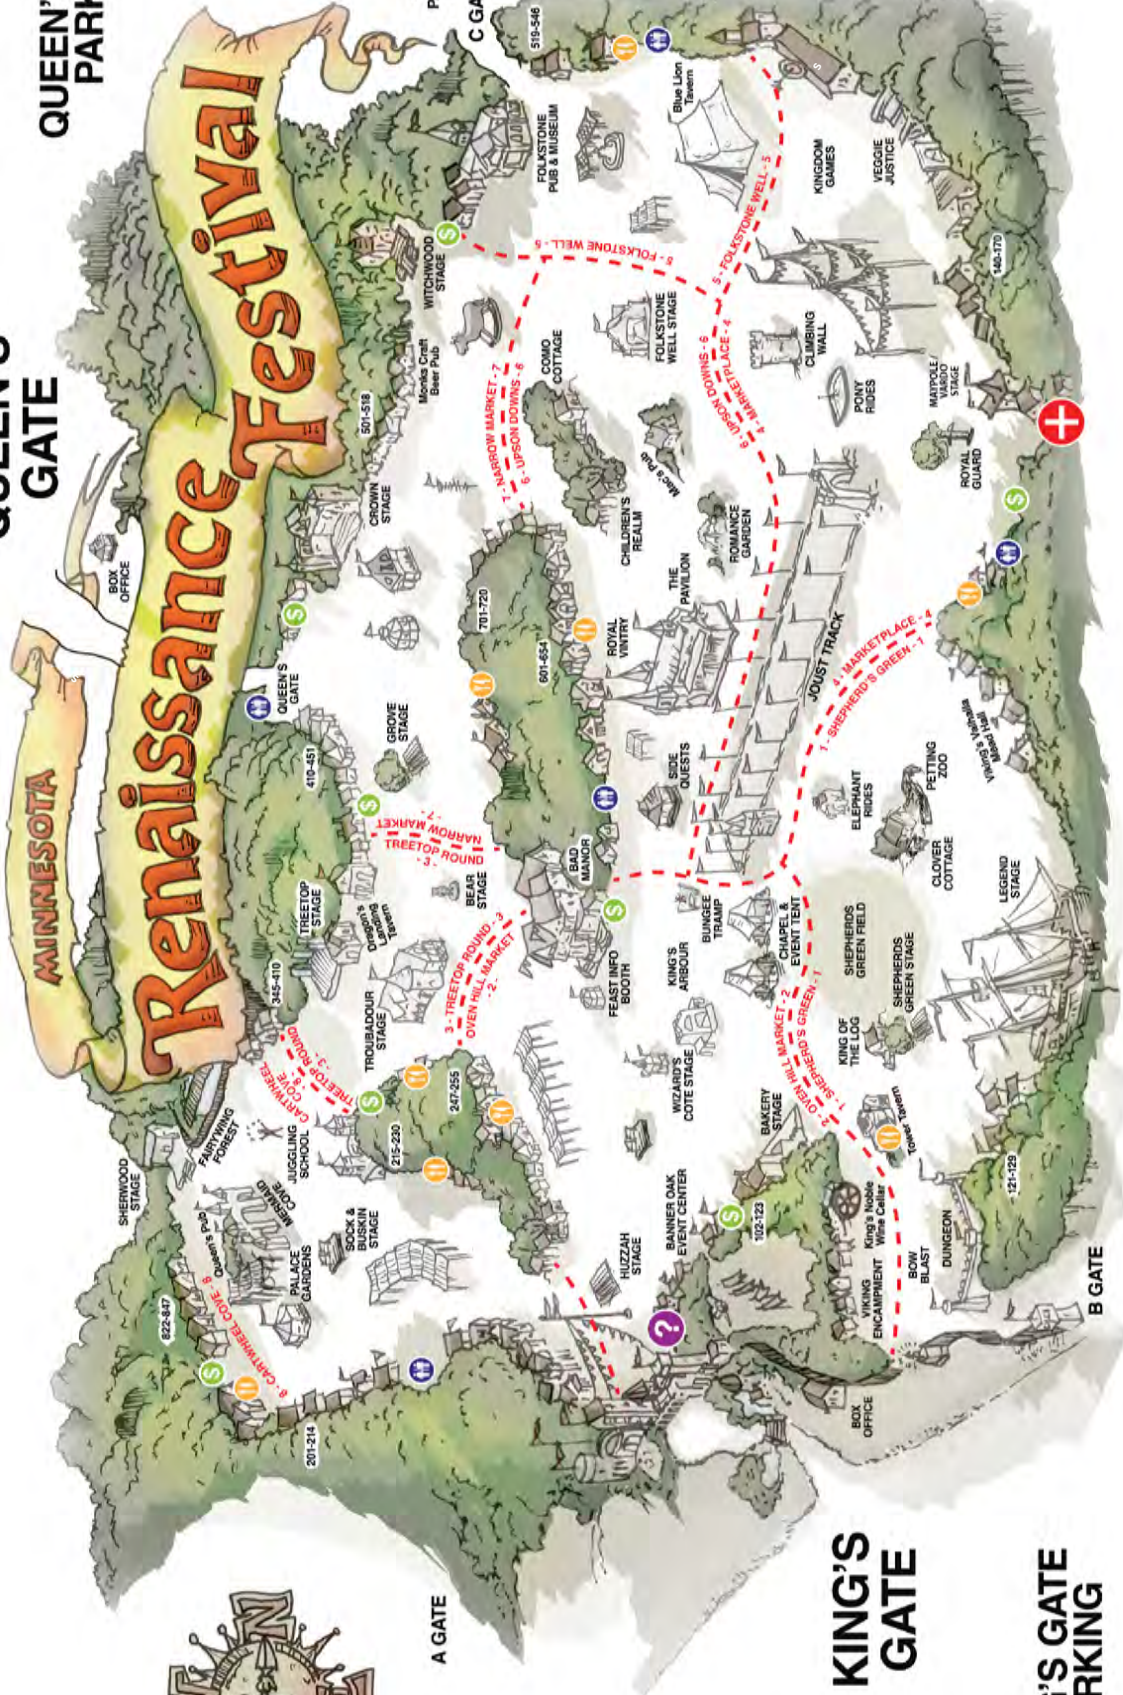

OTHER

- Fest Friends 641-643
- Folkstone Museum 525
- Ilgot and Gaines 505
- Mystic Moraine 444
- The Jester's Court 840-841

QUEEN'S GATE

QUEEN'S GATE PARKING

A GATE

KING'S GATE

KING'S GATE PARKING

-  ATM
-  First Aid
-  Prives
-  Information
-  Food
-  Seating Area