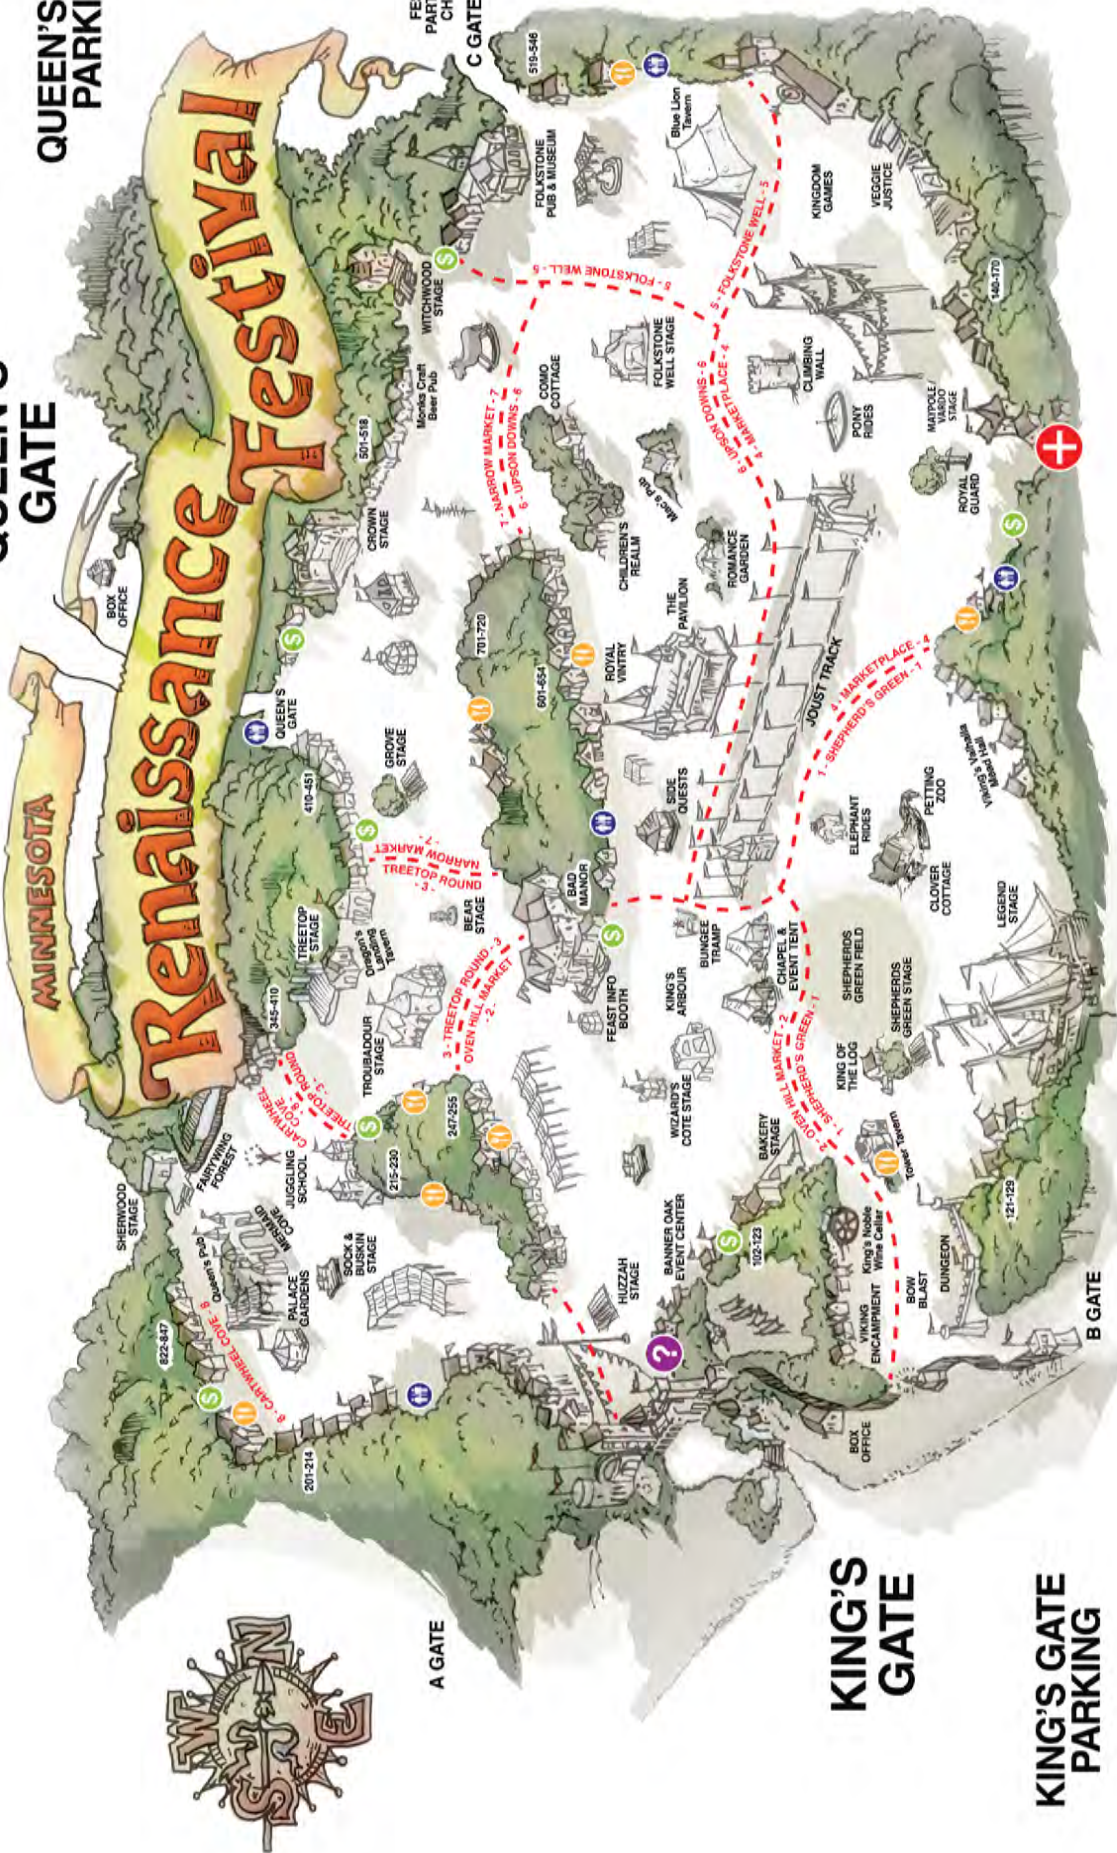

QUEEN'S GATE

QUEEN'S GATE PARKING

Lost Children Area: Meet at the Information Booth (Purple Question Mark Symbol = ?) next to the King's Gate.

Safety Services: The Queen's Guards are available in any emergency. They wear yellow tunics with a red cross and carry flagged poles.

Privies: Rest Areas are located throughout the Village.

First Aid: Medical Staff is available at all times. Stations are located on the East side of the Village in the Market Place area (Red Cross Symbol = +)

- ATM
- Prives
- Food
- First Aid
- Information
- Seating Area