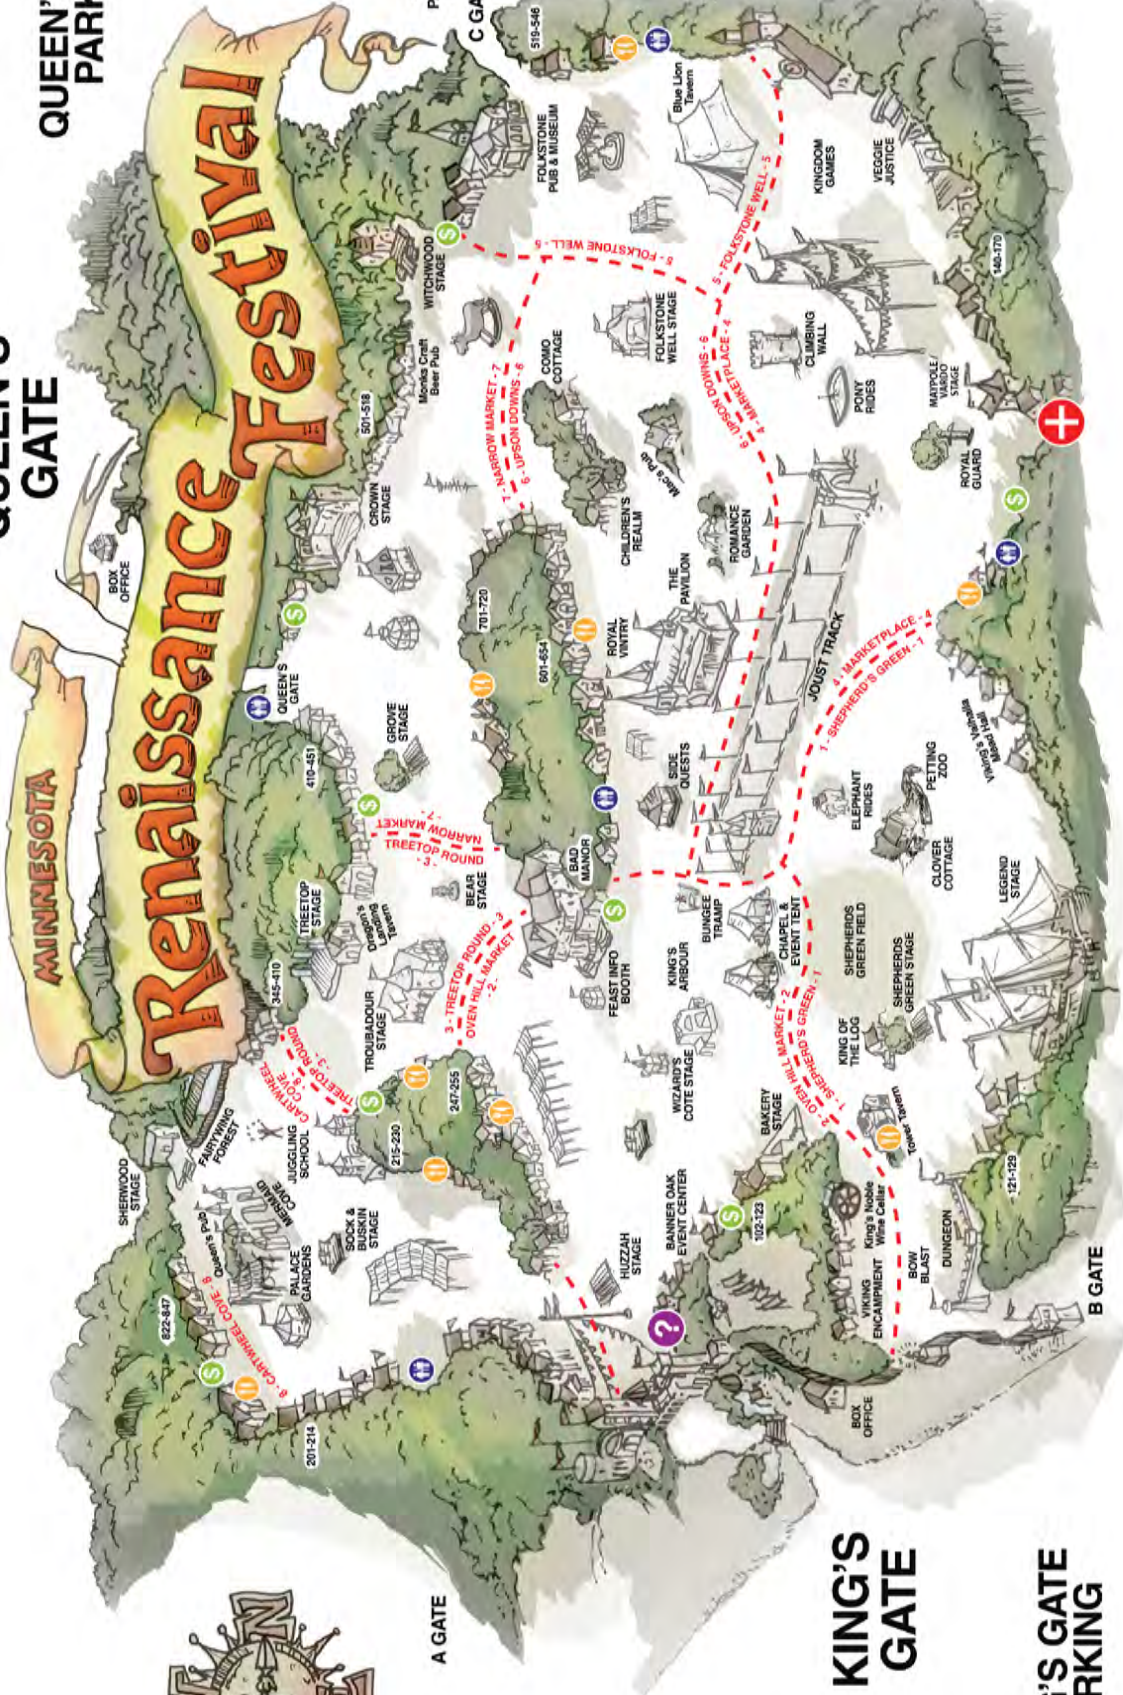

QUEEN'S GATE

QUEEN'S GATE PARKING

A GATE

KING'S GATE

KING'S GATE PARKING

- ATM
- First Aid
- Prives
- Information
- Food
- Seating Area

Lost Children Area: Meet at the Information Booth (Purple Question Mark Symbol =) next to the King's Gate.

Safety Services: The Queen's Guards are available in any emergency. They wear yellow tunics with a red cross and carry flagged poles.

Privies: Rest Areas are located throughout the Village.

First Aid: Medical Staff is available at all times. Stations are located on the East side of the Village in the Market Place area (Red Cross Symbol =)

Film/Photo Rights: All Film Rights are Reserved. Commercial use of photos, video or audio tapes made at the Festival without written permission from the Marketing Department is strictly prohibited. We prohibit the use of video or photographic monopods or tripods unless authorized by MRF management.